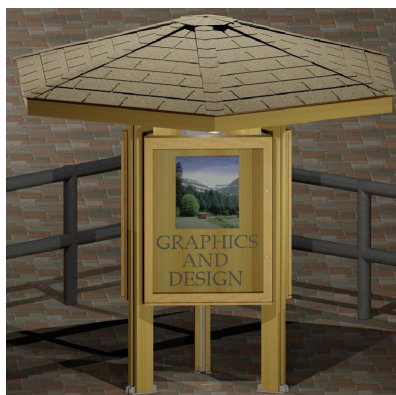

Outdoor Furniture

MADE EXCLUSIVELY FROM KILN DRIED SOLID OAK

ADA
Style

AVAILABLE SIZES FOR PCI PICNIC TABLES

8 FOOT STANDARD

7 FOOT STANDARD

6 FOOT STANDARD

8 FOOT ADA

5 FOOT OCTAGON WITH OR WITHOUT BENCHES

GAZEBOS AND KIOSKS

Standard and ADA Picnic Tables are available unassembled or fully assembled.

It is recommended to treat yearly.

Contact your PCI Sales Representative for more information.