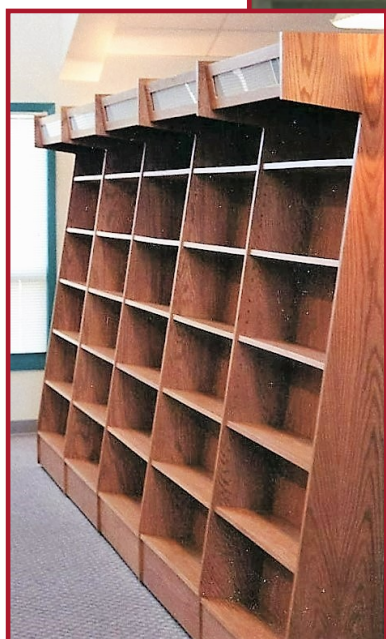

Library Furniture—Custom

CIRCULATION DESKS-MAGAZINE RACKS-SHELVING-TABLES-CHAIRS

CIRCULATION
DESKS

SHELVING W/LIGHTS

SHELVING

MAGAZINE RACK

TABLES AND CHAIRS

- ◆ Made from hard-woods
- ◆ Many laminates available
- ◆ Various stain options
- ◆ Installation available